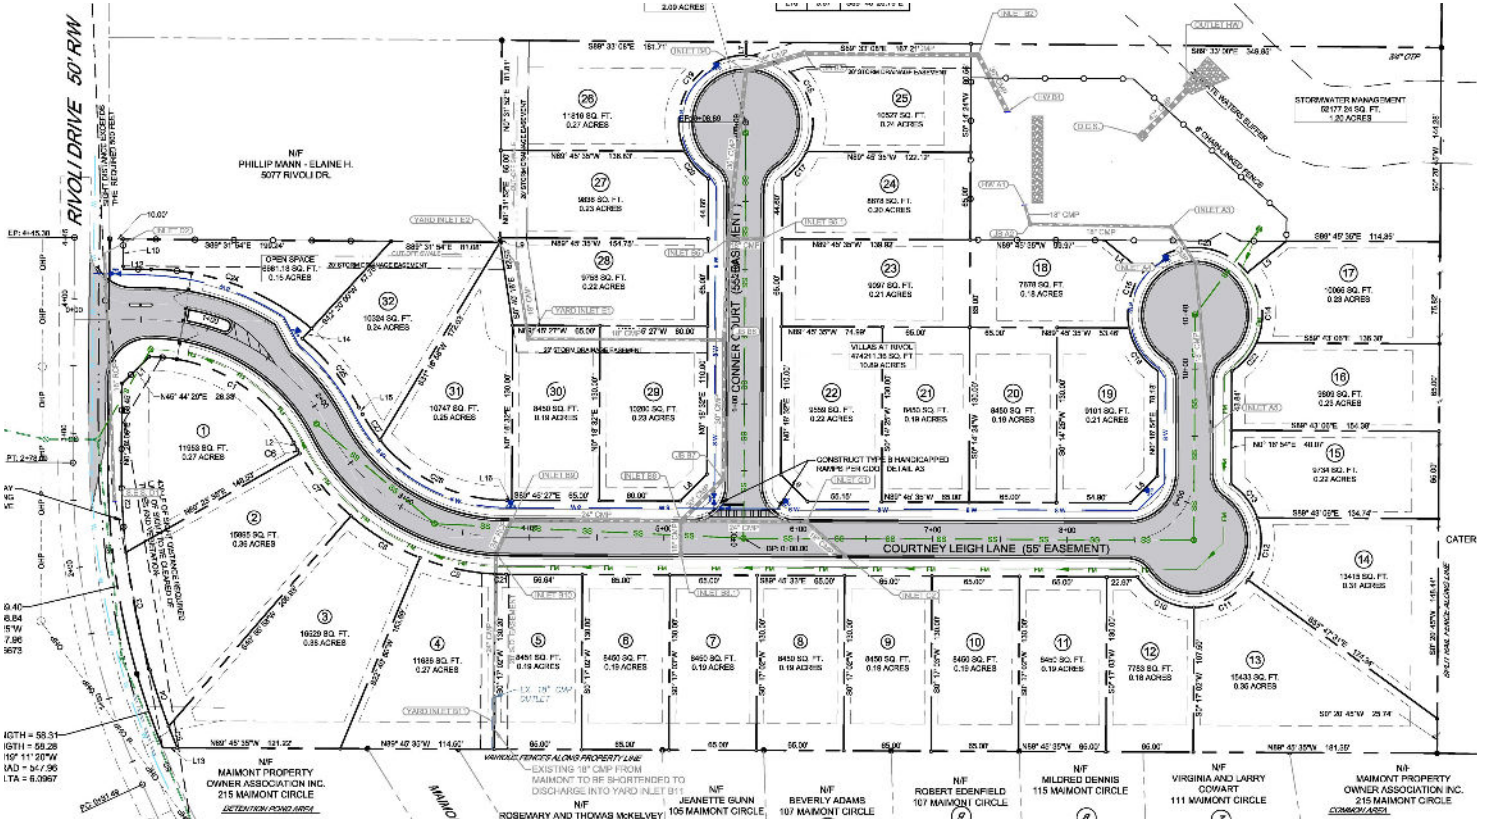

The Villas at Rivoli

Villas at Rivoli Plat

New Atlantic Realty Group
www.NewAtlanticRealtyGroup.com
478.474.8200 office
2918 Riverside Drive, Macon, GA 31204

New Atlantic
REALTY

MATT GILBERT

478.808.3706 CELL | MGILBERT@NEWATLANTICREALTYGROUP.COM