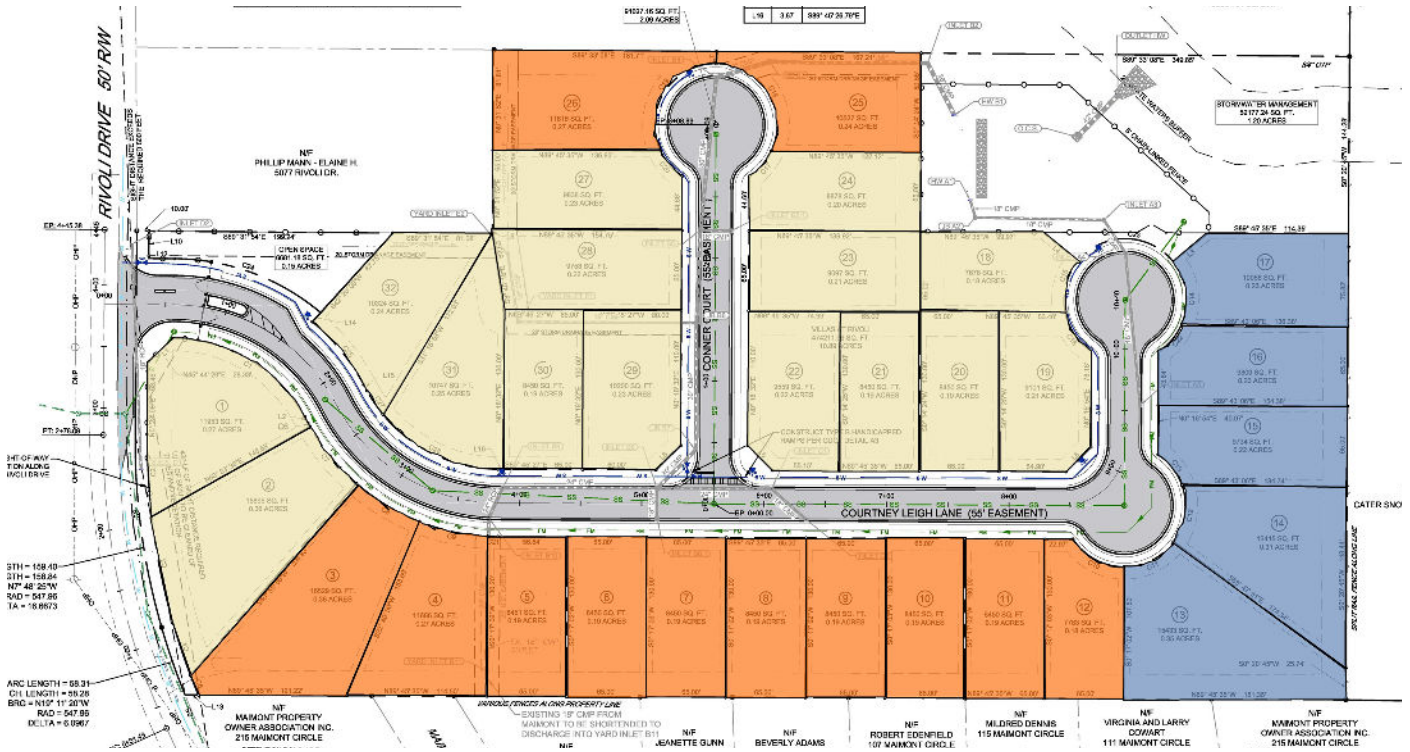

The Villas at Rivoli

Base price
 Preferred
 Base price + \$10K
 Premium
 Base price + \$15K

Choose from 3 floor plans with 2 elevations each!

Base House Plan Price:

Amelia Elevation 1 - \$409,650 Amelia Elevation 2 - \$413,400
 Bailey Elevation 1 - \$388,950 Bailey Elevation 2 - \$393,950
 Carolina Elevation 1 and 2 - \$390,450